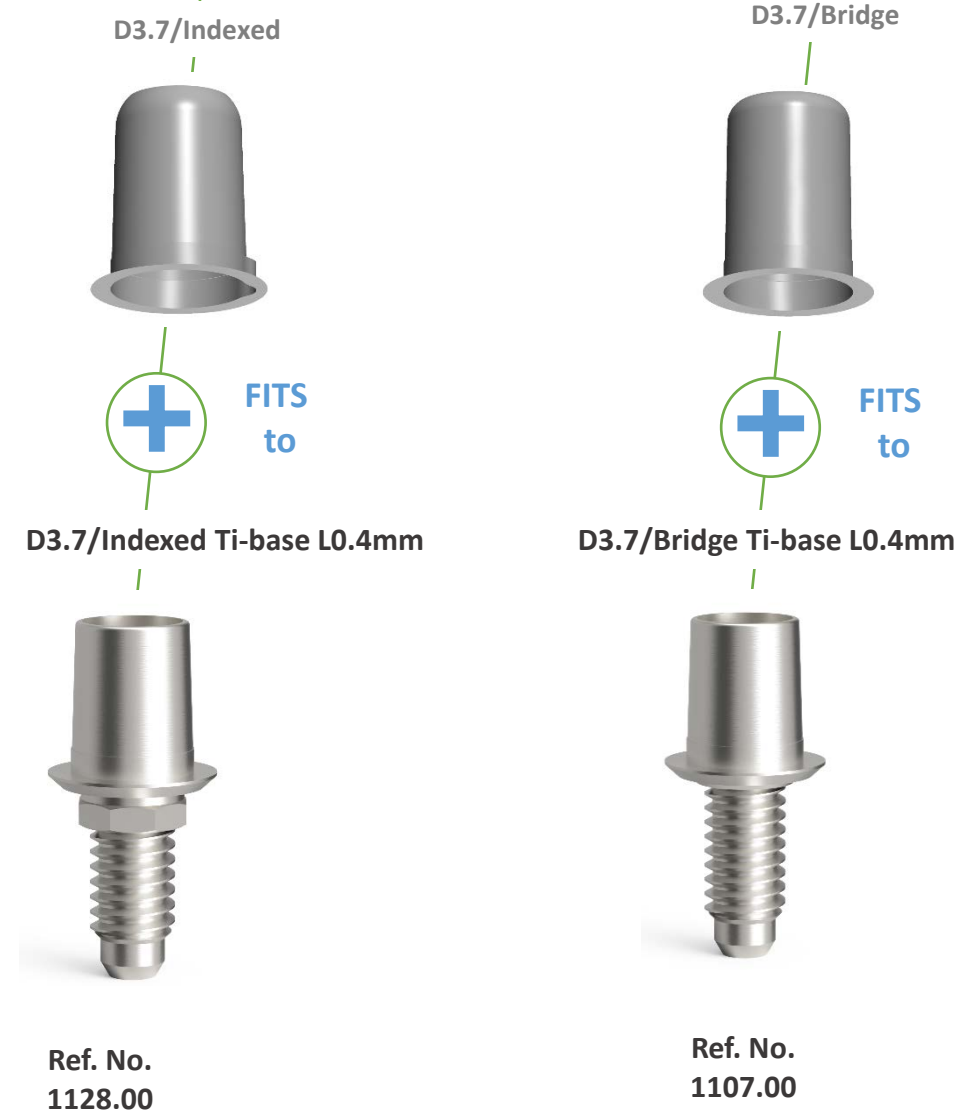

IMPLADENT®

LASAK IMPLADENT Ti-base D3.7 Dental wings library structure

Scanbody , indexed
Ref. No. 1801.00

Free library
LASAK_IMPLADENT_(Ti Base).zip

IMPLADENT®

LASAK IMPLADENT Ti-base D2.9 Dental wings library structure

Scanbody , indexed
Ref. No. 1801.00

Free library
LASAK_IMPLADENT_(Ti Base).zip

Ref. No. 1829.00

D2.9