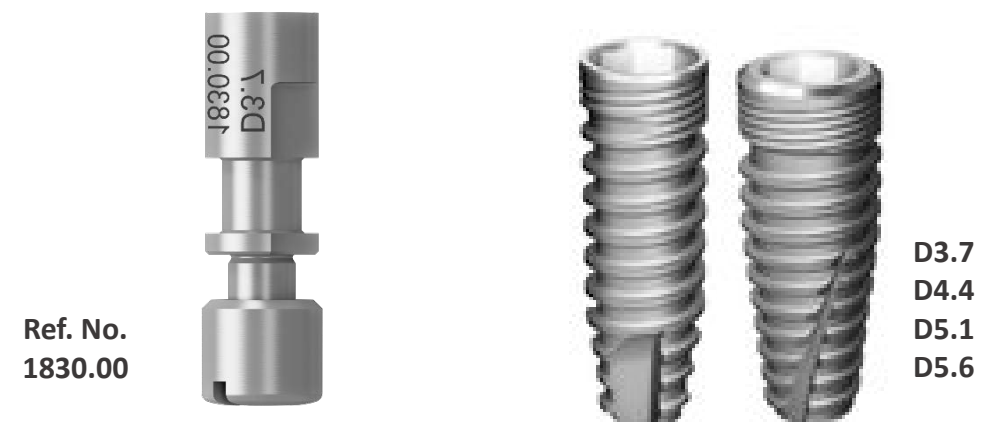

IMPLADENT®

LASAK IMPLADENT Ti-base D3.7 Dental wings library structure

Scanbody , indexed
Ref. No. 1801.00

Free library
LASAK_IMPLADENT_(Ti Base).zip

IMPLADENT®

LASAK IMPLADENT Ti-base D2.9 Dental wings library structure

Scanbody , indexed
Ref. No. 1801.00

Free library
LASAK_IMPLADENT_(Ti Base).zip

Ref. No. 1829.00

D2.9