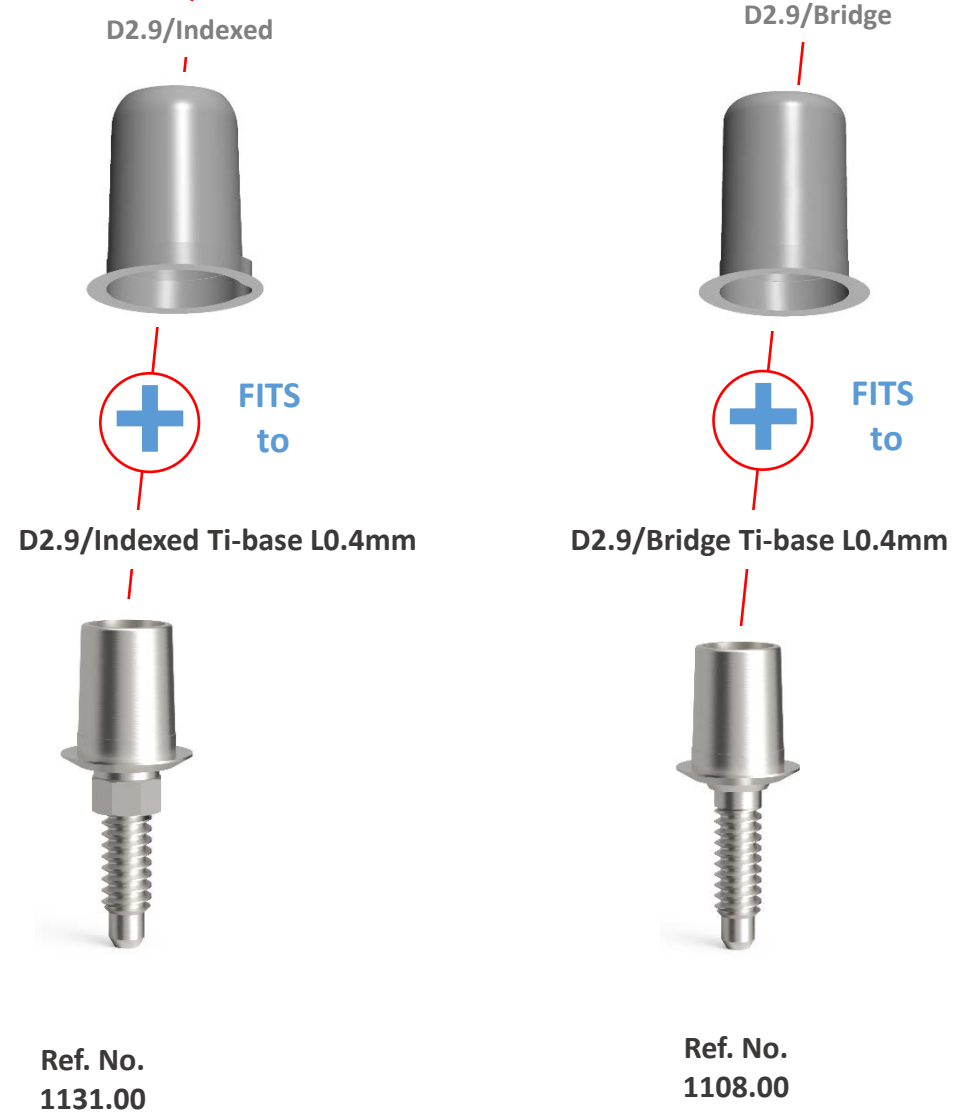

IMPLADENT®

LASAK IMPLADENT Ti-base D3.7 Dental wings library structure

Scanbody , indexed
Ref. No. 1801.00

Free library
LASAK_IMPLADENT_(Ti Base).zip

IMPLADENT®

LASAK IMPLADENT Ti-base D2.9 Dental wings library structure

Scanbody , indexed
Ref. No. 1801.00

Free library
LASAK_IMPLADENT_(Ti Base).zip

Ref. No. 1829.00

D2.9